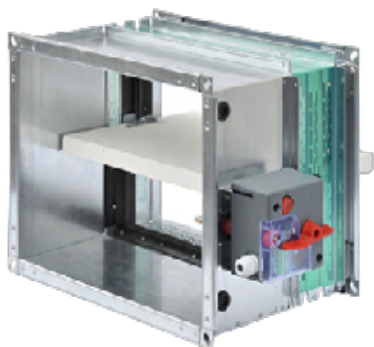

RCFQ

TABELA DE PREÇOS

Modelo															
RCFQ															
A/C (mm)	100	150	200	250	300	350	400	450	500	550	600	650	700	750	800
200	AARCF000001 179 €	AARCF000002 181 €	AARCF000003 185 €	AARCF000004 188 €	AARCF000005 192 €	AARCF000006 195 €	AARCF000007 198 €	AARCF000008 202 €	AARCF000009 205 €	AARCF000010 208 €	AARCF000011 213 €	AARCF000012 218 €	AARCF000013 223 €	AARCF000014 227 €	AARCF000015 232 €
250	AARCF000016 184 €	AARCF000017 187 €	AARCF000018 190 €	AARCF000019 193 €	AARCF000020 197 €	AARCF000021 201 €	AARCF000022 204 €	AARCF000023 208 €	AARCF000024 212 €	AARCF000025 217 €	AARCF000026 221 €	AARCF000027 226 €	AARCF000028 230 €	AARCF000029 236 €	AARCF000030 241 €
300	AARCF000031 188 €	AARCF000032 191 €	AARCF000033 194 €	AARCF000034 198 €	AARCF000035 202 €	AARCF000036 206 €	AARCF000037 211 €	AARCF000038 216 €	AARCF000039 220 €	AARCF000040 224 €	AARCF000041 228 €	AARCF000042 233 €	AARCF000043 239 €	AARCF000044 244 €	AARCF000045 249 €
350	AARCF000046 193 €	AARCF000047 196 €	AARCF000048 198 €	AARCF000049 203 €	AARCF000050 208 €	AARCF000051 213 €	AARCF000052 218 €	AARCF000053 222 €	AARCF000054 226 €	AARCF000055 230 €	AARCF000056 236 €	AARCF000057 241 €	AARCF000058 247 €	AARCF000059 252 €	AARCF000060 258 €
400	AARCF000061 197 €	AARCF000062 200 €	AARCF000063 203 €	AARCF000064 208 €	AARCF000065 215 €	AARCF000066 219 €	AARCF000067 224 €	AARCF000068 228 €	AARCF000069 232 €	AARCF000070 238 €	AARCF000071 242 €	AARCF000072 248 €	AARCF000073 254 €	AARCF000074 260 €	AARCF000075 268 €
450	AARCF000076 202 €	AARCF000077 205 €	AARCF000078 208 €	AARCF000079 216 €	AARCF000080 221 €	AARCF000081 226 €	AARCF000082 230 €	AARCF000083 236 €	AARCF000084 241 €	AARCF000085 246 €	AARCF000086 251 €	AARCF000087 257 €	AARCF000088 264 €	AARCF000089 272 €	AARCF000090 278 €
500		AARCF000092 212 €	AARCF000093 216 €	AARCF000094 222 €	AARCF000095 227 €	AARCF000096 232 €	AARCF000097 238 €	AARCF000098 243 €	AARCF000099 248 €	AARCF000100 253 €	AARCF000101 259 €	AARCF000102 266 €	AARCF000103 274 €	AARCF000104 281 €	AARCF000105 289 €
550		AARCF000107 218 €	AARCF000108 221 €	AARCF000109 227 €	AARCF000110 233 €	AARCF000111 240 €	AARCF000112 245 €	AARCF000113 250 €	AARCF000114 256 €	AARCF000115 262 €	AARCF000116 269 €	AARCF000117 276 €	AARCF000118 283 €	AARCF000119 291 €	AARCF000120 299 €
600	AARCF000121 221 €	AARCF000122 224 €	AARCF000123 227 €	AARCF000124 233 €	AARCF000125 241 €	AARCF000126 246 €	AARCF000127 252 €	AARCF000128 258 €	AARCF000129 264 €	AARCF000130 271 €	AARCF000131 277 €	AARCF000132 285 €	AARCF000133 293 €	AARCF000134 301 €	AARCF000135 308 €

Acessórios	ME33 (220V AC)	MD34 (220V AC)	ME35 (24V DC)	MD36 (24V DC)
	AAACB300001 120 €	AAACB300002 160 €	AAACB300003 120 €	AAACB300004 160 €

ME - Electroíman fecha sem tensão

MD - Electroíman fecha com tensão