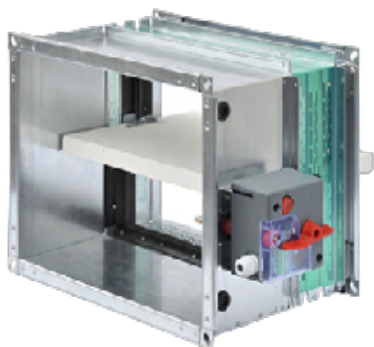

RCFQ

TABELA DE PREÇOS

Modelo															
RCFQ															
A/C (mm)	100	150	200	250	300	350	400	450	500	550	600	650	700	750	800
200	AARCF000001 172 €	AARCF000002 174 €	AARCF000003 177 €	AARCF000004 180 €	AARCF000005 184 €	AARCF000006 187 €	AARCF000007 190 €	AARCF000008 194 €	AARCF000009 197 €	AARCF000010 200 €	AARCF000011 204 €	AARCF000012 209 €	AARCF000013 214 €	AARCF000014 218 €	AARCF000015 223 €
250	AARCF000016 176 €	AARCF000017 179 €	AARCF000018 182 €	AARCF000019 185 €	AARCF000020 189 €	AARCF000021 193 €	AARCF000022 196 €	AARCF000023 200 €	AARCF000024 203 €	AARCF000025 208 €	AARCF000026 212 €	AARCF000027 217 €	AARCF000028 221 €	AARCF000029 226 €	AARCF000030 231 €
300	AARCF000031 180 €	AARCF000032 183 €	AARCF000033 186 €	AARCF000034 190 €	AARCF000035 194 €	AARCF000036 198 €	AARCF000037 202 €	AARCF000038 207 €	AARCF000039 211 €	AARCF000040 215 €	AARCF000041 219 €	AARCF000042 224 €	AARCF000043 229 €	AARCF000044 234 €	AARCF000045 239 €
350	AARCF000046 185 €	AARCF000047 188 €	AARCF000048 190 €	AARCF000049 195 €	AARCF000050 200 €	AARCF000051 204 €	AARCF000052 209 €	AARCF000053 213 €	AARCF000054 217 €	AARCF000055 221 €	AARCF000056 226 €	AARCF000057 231 €	AARCF000058 237 €	AARCF000059 242 €	AARCF000060 248 €
400	AARCF000061 189 €	AARCF000062 192 €	AARCF000063 195 €	AARCF000064 200 €	AARCF000065 206 €	AARCF000066 210 €	AARCF000067 215 €	AARCF000068 219 €	AARCF000069 223 €	AARCF000070 228 €	AARCF000071 232 €	AARCF000072 238 €	AARCF000073 244 €	AARCF000074 250 €	AARCF000075 257 €
450	AARCF000076 194 €	AARCF000077 197 €	AARCF000078 200 €	AARCF000079 207 €	AARCF000080 212 €	AARCF000081 217 €	AARCF000082 221 €	AARCF000083 226 €	AARCF000084 231 €	AARCF000085 236 €	AARCF000086 241 €	AARCF000087 247 €	AARCF000088 253 €	AARCF000089 261 €	AARCF000090 267 €
500	AARCF000091 200 €	AARCF000092 203 €	AARCF000093 207 €	AARCF000094 213 €	AARCF000095 218 €	AARCF000096 223 €	AARCF000097 228 €	AARCF000098 233 €	AARCF000099 238 €	AARCF000100 243 €	AARCF000101 249 €	AARCF000102 255 €	AARCF000103 263 €	AARCF000104 270 €	AARCF000105 277 €
550	AARCF000106 206 €	AARCF000107 209 €	AARCF000108 212 €	AARCF000109 218 €	AARCF000110 224 €	AARCF000111 230 €	AARCF000112 235 €	AARCF000113 240 €	AARCF000114 246 €	AARCF000115 251 €	AARCF000116 258 €	AARCF000117 265 €	AARCF000118 272 €	AARCF000119 279 €	AARCF000120 287 €
600	AARCF000121 212 €	AARCF000122 215 €	AARCF000123 218 €	AARCF000124 224 €	AARCF000125 231 €	AARCF000126 236 €	AARCF000127 242 €	AARCF000128 248 €	AARCF000129 253 €	AARCF000130 260 €	AARCF000131 266 €	AARCF000132 274 €	AARCF000133 281 €	AARCF000134 289 €	AARCF000135 296 €

Acessórios	ME33 (220V AC)	MD34 (220V AC)	ME35 (24V DC)	MD36 (24V DC)
	AAACB300001 115 €	AAACB300002 153 €	AAACB300003 115 €	AAACB300004 153 €

ME - Electroíman fecha sem tensão

MD - Electroíman fecha com tensão