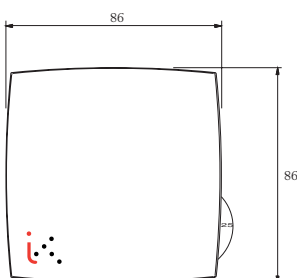

Room sensor for room temperature measurement with setpoint adjustment.

The SAP series employs different types of sensors designed for use with AB Industrietechnik regulators and other manufacturers.

TECHNICAL DATA

Range:	0...+50 °C
Mounting:	wall
Protection:	IP30
Size:	86 x 86 x 30 mm

TYPE	WIRING	SENSOR ELEMENT
SAP-PT100-2	Fig.2	PT100, 100 Ohm/0°C
SAP-PT1000-1	Fig.1	PT1000, 1000 Ohm/0°C
SAP-PT1000-2	Fig.2	PT1000, 1000 Ohm/0°C
SAP-NTC1.8-2	Fig.2	NTC 1.8, 1800 Ohm/25°C
SAP-NTC2.2-2	Fig.2	NTC 2.2k, 2252 Ohm/25°C
SAP-NTC10-01-2	Fig.2	NTC 10k, 10kOhm/25°C
SAP-NTC10-02-2	Fig.2	NTC 10k, 10kOhm/25°C
SAP-NTC10-03-2	Fig.2	NTC 10k, 10kOhm/25°C
SAP-NTC15-01-3	Fig.3	NTC 15k, 15kOhm/0°C
SAP-NTC20-2	Fig.2	NTC 20k, 20kOhm/25°C
SAP-Ni1000-01-2	Fig.2	Ni1000, 1000 Ohm/0°C
SAP-Ni1000-02-2	Fig.2	Ni1000, 1000 Ohm/0°C

NOTE: for detailed ohmic values see table sensors

WIRING AND DIMENSIONS (mm)

1 - 2 = sensor
3 - 4 ≈ 1120 Ohm (31°C)
3 - 4 ≈ 1020 Ohm (5°C)

4 - 5 = sensor
2 - 3 ≈ 10 KOhm (30°C)
2 - 3 ≈ 0 Ohm (5°C)

1 - 2 = sensor
2 - 3 ≈ 5 KOhm (30°C)
2 - 3 ≈ 0 Ohm (0°C)