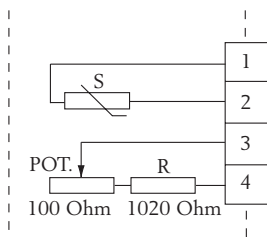

Room sensor for room temperature measurement with setpoint adjustment.

The SAP series employs different types of sensors designed for use with AB Industrietechnik regulators and other manufacturers.

TECHNICAL DATA

Range:	0...+50 °C
Mounting:	wall
Protection:	IP30
Size:	86 x 86 x 30 mm

TYPE	WIRING	SENSOR ELEMENT
SAP-PT100-2	Fig.2	PT100, 100 Ohm/0°C
SAP-PT1000-1	Fig.1	PT1000, 1000 Ohm/0°C
SAP-PT1000-2	Fig.2	PT1000, 1000 Ohm/0°C
SAP-NTC1.8-2	Fig.2	NTC 1.8, 1800 Ohm/25°C
SAP-NTC2.2-2	Fig.2	NTC 2.2k, 2252 Ohm/25°C
SAP-NTC10-01-2	Fig.2	NTC 10k, 10kOhm/25°C
SAP-NTC10-02-2	Fig.2	NTC 10k, 10kOhm/25°C
SAP-NTC10-03-2	Fig.2	NTC 10k, 10kOhm/25°C
SAP-NTC15-01-3	Fig.3	NTC 15k, 15kOhm/0°C
SAP-NTC20-2	Fig.2	NTC 20k, 20kOhm/25°C
SAP-Ni1000-01-2	Fig.2	Ni1000, 1000 Ohm/0°C
SAP-Ni1000-02-2	Fig.2	Ni1000, 1000 Ohm/0°C

NOTE: for detailed ohmic values see table sensors

WIRING AND DIMENSIONS (mm)

Fig.1

1 - 2 = sensor
 3 - 4 ≈ 1120 Ohm (31°C)
 3 - 4 ≈ 1020 Ohm (5°C)

Fig.2

4 - 5 = sensor
 2 - 3 ≈ 10 KOhm (30°C)
 2 - 3 ≈ 0 Ohm (5°C)