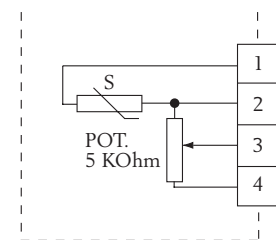

4 - 5 = sensor
2 - 3 ≈ 10 KOhm (30°C)
2 - 3 ≈ 0 Ohm (5°C)

Fig.3

1 - 2 = sensor
2 - 3 ≈ 5 KOhm (30°C)
2 - 3 ≈ 0 Ohm (0°C)