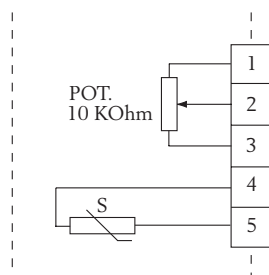

Range:	0...+50 °C
Mounting:	wall
Protection:	IP30
Size:	86 x 86 x 30 mm

TYPE	WIRING	SENSOR ELEMENT
SAP-PT100-2	Fig.2	PT100, 100 Ohm/0°C
SAP-PT1000-1	Fig.1	PT1000, 1000 Ohm/0°C
SAP-PT1000-2	Fig.2	PT1000, 1000 Ohm/0°C
SAP-NTC1.8-2	Fig.2	NTC 1.8, 1800 Ohm/25°C
SAP-NTC2.2-2	Fig.2	NTC 2.2k, 2252 Ohm/25°C
SAP-NTC10-01-2	Fig.2	NTC 10k, 10kOhm/25°C
SAP-NTC10-02-2	Fig.2	NTC 10k, 10kOhm/25°C
SAP-NTC10-03-2	Fig.2	NTC 10k, 10kOhm/25°C
SAP-NTC15-01-3	Fig.3	NTC 15k, 15kOhm/0°C
SAP-NTC20-2	Fig.2	NTC 20k, 20kOhm/25°C
SAP-Ni1000-01-2	Fig.2	Ni1000, 1000 Ohm/0°C
SAP-Ni1000-02-2	Fig.2	Ni1000, 1000 Ohm/0°C

NOTE: for detailed ohmic values see table sensors

WIRING AND DIMENSIONS (mm)

Fig.1

1 - 2 = sensor
 3 - 4 ≈ 1120 Ohm (31°C)
 3 - 4 ≈ 1020 Ohm (5°C)

Fig.2

4 - 5 = sensor
 2 - 3 ≈ 10 KOhm (30°C)
 2 - 3 ≈ 0 Ohm (5°C)